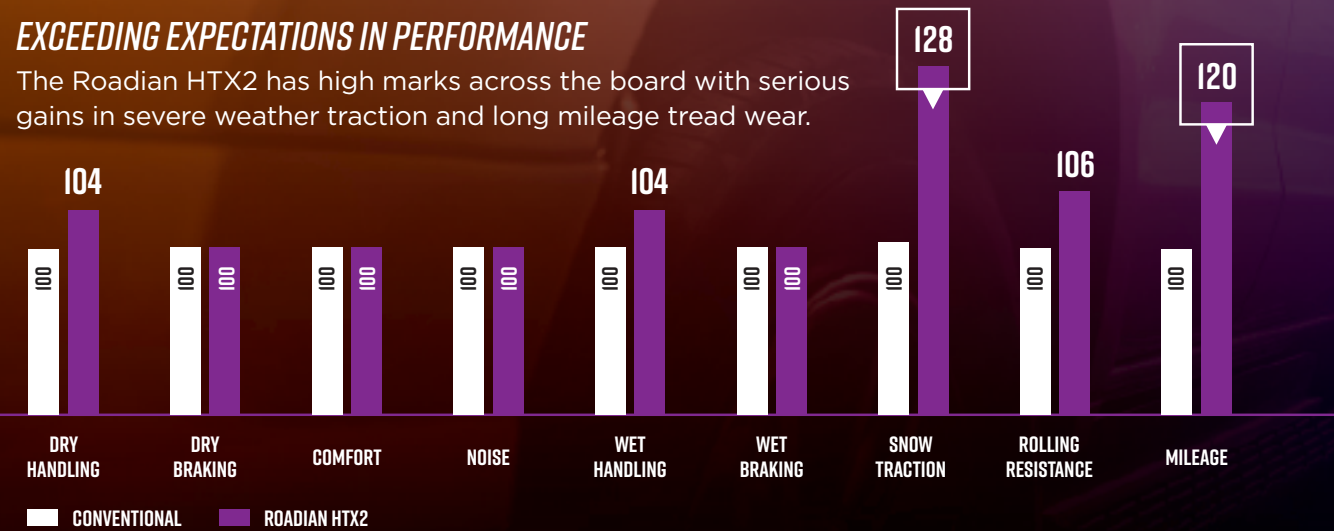

EXCEEDING EXPECTATIONS IN PERFORMANCE

The Roadian HTX2 has high marks across the board with serious gains in severe weather traction and long mileage tread wear.

SPECIFICALLY DESIGNED FOR TODAY'S MOST POPULAR SUVs & LIGHT TRUCKS

Ford F150/250/350, Chevy Silverado, Ram 1500/2500/3500, GMC Sierra 1500/2500/3500, Toyota Tundra, Chevy Suburban/Tahoe, Dodge Durango, Ford Expedition, Ford Transit, GMC Yukon and more...

COVERAGE FOR PEACE OF MIND

The Rodian HTX2 is backed by one of the most comprehensive warranties in the industry, delivering extended value and peace of mind throughout the life of the tire.

TREAD MILEAGE WARRANTY

115,000 km(P) 80,000 km(LT)

ROAD HAZARD PROTECTION

FIRST 3/32" OR 2 YEARS

36 MONTHS ROADSIDE ASSISTANCE

* Tread mileage warranty & Road hazard protection are not applicable for Commercial Van sizes (LT225/75R16 & 235/65R16C).

HIGH-SPEED CONTROL

Cooling pins applied to shoulder of the tire to efficiently dissipate heat for increased durability under high speeds.

3PMSF Certified as a severe winter certification to withstand heavy snow, ice and tough terrain.

INCREDIBLE DURABILITY

Nexen's proven bead design and construction consists of an optimized Profile Bead Filler and Stiffer Rim Flange for increased overall rigidity and tire durability.