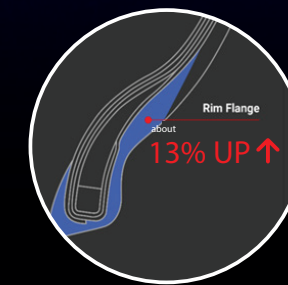

INCREDIBLE DURABILITY

Nexen's proven bead design and construction consists of an optimized Profile Bead Filler and Stiffer Rim Flange for increased overall rigidity and tire durability.

New Roadian HTX2