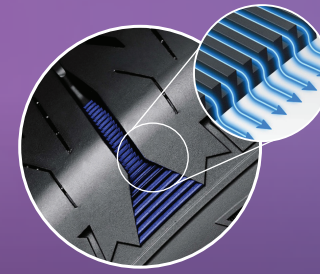

### HIGH-SPEED CONTROL

Cooling pins applied to shoulder of the tire to efficiently dissipate heat for increased durability under high speeds.

3PMSF Certified as a severe winter certification to withstand heavy snow, ice and tough terrain.

### INCREDIBLE DURABILITY

Nexen's proven bead design and construction consists of an optimized Profile Bead Filler and Stiffer Rim Flange for increased overall rigidity and tire durability.

New Roadian HTX2