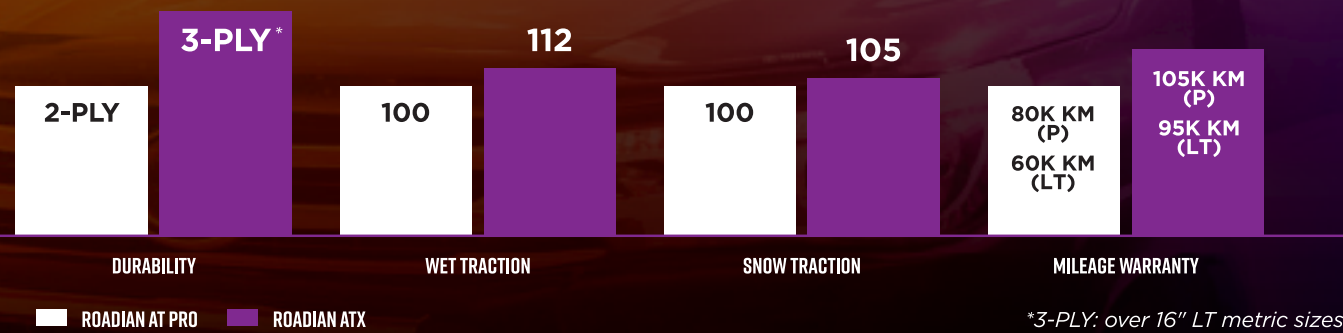

SIZES AVAILABLE	63
RIM SIZE	15" - 22"
SPEED RATING	S, T & H

REINFORCED 3-PLY CONSTRUCTION

Nexen's 3-ply sidewall produces an industry-best AT tire with longer life and increased durability that performs under heavier loads and higher pressures. The increased sidewall rigidity enhances stability while cornering under loads and heavy towing.

ENHANCED DURABILITY AND PERFORMANCE

The sidewall design increases puncture resistance both on road and off. Durability is also improved thanks to an aggressive angled pattern.

3PMSF CERTIFIED*

as a severe winter certification to withstand heavy snow, ice, and tough terrain.

*Except flotation sizes.

NEW LEVELS OF PERFORMANCE

Compare the new ATX to the AT Pro and you'll see how much higher we've gone. From durability to mileage...experience a higher all-terrain standard.

SPECIFICALLY DESIGNED FOR TODAY'S MOST POPULAR LIGHT TRUCKS AND SUVs