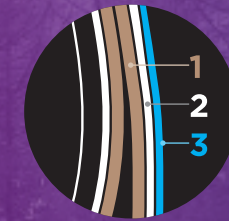

Inch	Product Code	Size	Load Index & Speed Symbol	XL	Ply Rating	Sidewall	
LT/15	18779	LT235/75R15	104/101 H		6	Black	
LT/16	18777	LT225/75R16	115/112 S		10	Black	
	18786	LT235/85R16	120/116 S		10	Black	
	18782	LT245/75R16	120/116 S		10	Black	
	18780	LT265/70R16	121/118 S		10	Black	
	18789	LT265/75R16	123/120 S		10	Black	
	18790	LT285/75R16	126/123 S		10	Black	
LT/17	18774	LT235/80R17	120/117 S		10	Black	
	18762	LT245/70R17	119/116 S		10	Black	
	18770	LT245/75R17	121/118 S		10	Black	
	18773	LT265/70R17	123/120 S		10	Black	
	18775	LT275/70R17	124/121 S		10	Black	
	18767	LT285/70R17	126/123 S		10	Black	
	18772	LT285/75R17	128/125 S		10	Black	
	18766	LT315/70R17	126/123 S		10	Black	
	LT/18	18758	LT265/65R18	122/119 S		10	Black
		18752	LT265/70R18	124/121 S		10	Black
18751		LT275/65R18	123/120 S		10	Black	
18654		LT275/70R18	125/122 S		10	Black	
18753		LT285/65R18	125/122 S		10	Black	
18749		LT285/75R18	129/126 S		10	Black	
LT/20	18754	LT295/70R18	129/126 S		10	Black	
	18738	LT265/60R20	121/118 S		10	Black	
	18745	LT275/55R20	120/117 S		10	Black	
	18734	LT275/60R20	123/120 S		10	Black	
	18740	LT275/65R20	126/123 S		10	Black	
	18739	LT285/55R20	122/119 S		10	Black	
	18743	LT285/60R20	125/122 S		10	Black	
	18741	LT305/55R20	125/122 S		12	Black	
15	18787	30X9.50R15	104 S		6	Black	
	18778	31X10.50R15	109 S		6	Black	
	18781	33X12.50R15	108 S		6	Black	
17	18761	35X12.50R17	128 S		12	Black	
18	18759	35X12.50R18	128 S		12	Black	
20	18733	33X12.50R20	119 S		12	Black	
	18742	35X12.50R20	125 S		12	Black	
22	18744	33X12.50R22	114 S		12	Black	
	18731	35X12.50R22	121 S		12	Black	

SIZES AVAILABLE	63
RIM SIZE	15" - 22"
SPEED RATING	S, T & H

REINFORCED 3-PLY CONSTRUCTION

Nexen's 3-ply sidewall produces an industry-best AT tire with longer life and increased durability that performs under heavier loads and higher pressures. The increased sidewall rigidity enhances stability while cornering under loads and heavy towing.