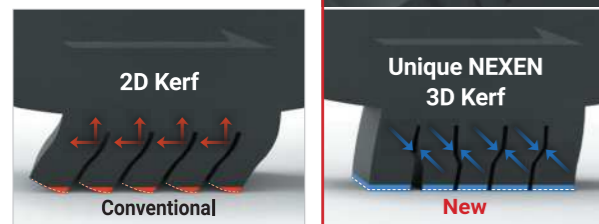

New stud pins penetrate 140~150% more than conventional studs which accelerate faster on ice surface. Optimized stud pin arrangement by analyzing a studding pattern allows even grip force on every moment.

Optimized stud pin arrangement allows even grip on every moment

Increased depths of the stud pin on ice surface

\* Stud pin Information  
(P) Metric: T.S.M.I #12  
L Recommend: [TURVANASTA 8-11/2 NXA](#) Stud pin to maximize Ice traction  
(LT) Metric: T.S.M.I #15

**Improved Snow & Ice Handling**

**3D Kerf** Unique NEXEN 3D Kerf technology increases contact surface on road and improves snow performance.

Controlling block distortions with 3D Kerfs during vehicle movement