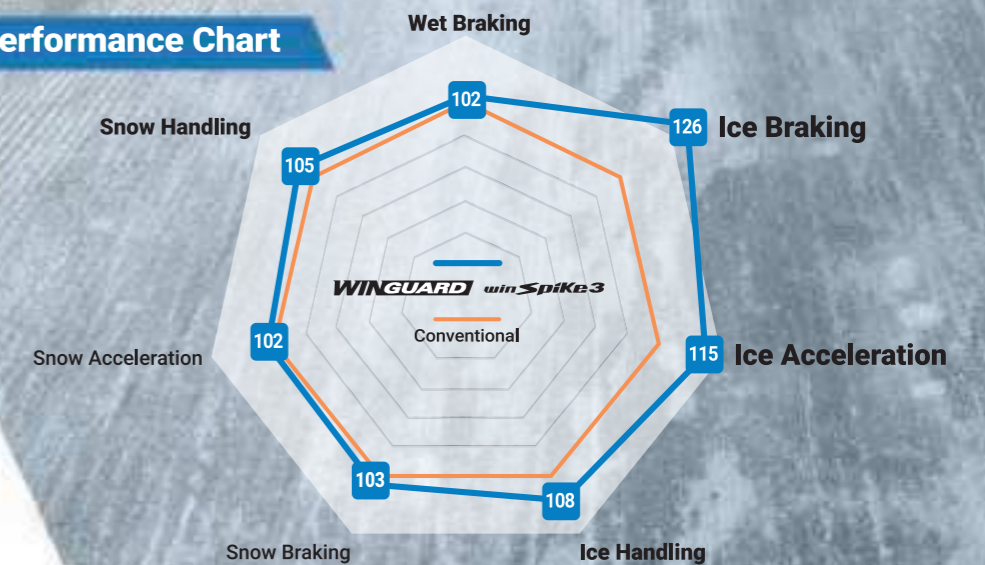

**WINGUARD winSpiKe3**

**Improved Wet & Ice Braking**

**Improved Tire Constructions on Tire Edge and Tread Groove**

Stretched tire edge increases contact area and improves braking performance. Also, extended tread depth tightly holds snow for better acceleration and expels more water and snow.

Better snow braking performance with expanding tread depth and contact surface

Improved acceleration and aquaplaning with full edge construction

**Improved Ice Acceleration**

**Newly Developed Stud Pin**

**Improved Snow & Ice Handling**

**3D Kerf** Unique NEXEN 3D Kerf technology increases contact surface on road and improves snow performance.

Controlling block distortions with 3D Kerfs during vehicle movement

**"Star Twister" Design**

Star shape design around a stud pin disperses ice powders effectively.

**Performance Chart**

Test Car: VW Golf  
Test Size: 205/55R16 94T XL  
Test PG: Ivalo, Testworld (Finland)