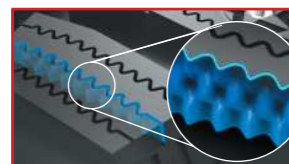

Better snow braking performance with expanding tread depth and contact surface

Improved acceleration and aquaplaning with full edge construction

**Improved Ice Acceleration**

**Newly Developed Stud Pin**

New stud pins penetrate 140~150% more than conventional studs which accelerate faster on ice surface. Optimized stud pin arrangement by analyzing a studding pattern allows even grip force on every moment.

Optimized stud pin arrangement allows even grip on every moment

Increased depths of the stud pin on ice surface

\* Stud pin Information  
(P) Metric: T.S.M.I #12  
L Recommend: [TURVANASTA 8-11/2 NXA](#) Stud pin to maximize Ice traction  
(LT) Metric: T.S.M.I #15

**Improved Snow & Ice Handling**

**3D Kerf** Unique NEXEN 3D Kerf technology increases contact surface on road and improves snow performance.

Controlling block distortions with 3D Kerfs during vehicle movement