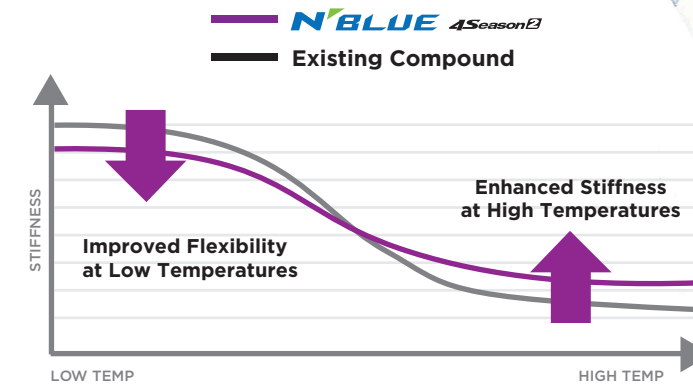

EXCEPTIONAL ALL-WEATHER PERFORMANCE

SUITABLE FOR YEAR-ROUND USE IN A WIDE TEMPERATURE RANGE

New compound developed to improve flexibility at low temperature and enhances stiffness at high temperature.

3PMSF CERTIFIED

3PMSF Certified is a severe winter certification to withstand heavy snow, ice, and tough terrain.