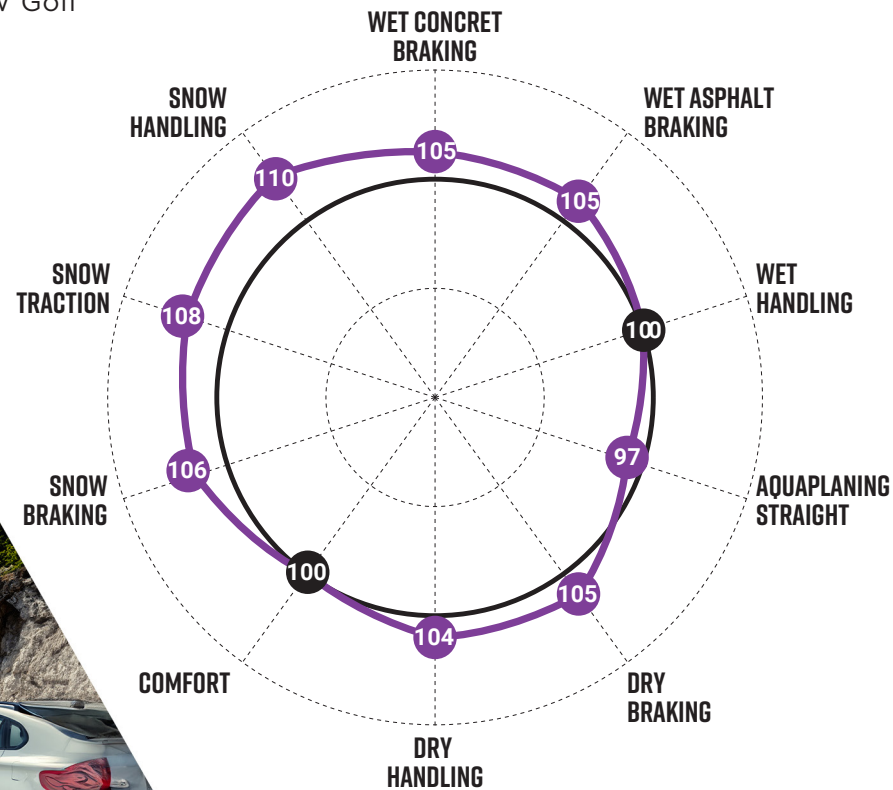

NEXEN NEXEN TIRE
we got you

N'BLUE 4Season2

ALL WEATHER TOURING

NEW ALL WEATHER TIRE FOR ALL TYPES OF ON-ROAD CONDITIONS

The N'BLUE 4 Season 2 is Nexen Tire's most recent all-weather tire designed for various on-road conditions. It not only improves snow performance, but also adds stability to high-speed driving with an all-weather optimized pattern design. In addition, this tire claims to have a longer treadlife.

SIZES AVAILABLE	48
RIM SIZE	15" - 20"
SPEED RATING	H, V, W, & Y

COVERAGE FOR PEACE OF MIND

The N'Blue 4 Season 2 is backed by one of the most comprehensive warranties in the industry, delivering extended value and peace of mind throughout the life of the tire.

110K KM
TREAD WARRANTY

ROAD HAZARD
PROTECTION
FIRST 3/32"
OR 2 YEARS

36 MONTHS
ROADSIDE
ASSISTANCE

PERFORMANCE CHART

Test Size: 225/50R17
Test Car: VW Golf

EXCEPTIONAL ALL-WEATHER PERFORMANCE

SUITABLE FOR YEAR-ROUND USE IN A WIDE TEMPERATURE RANGE

REINFORCED SNOW TRACTION

Jagged patterns on both shoulder blocks effectively generate tractive force on snowy road conditions.

ENHANCED GRIP & SLIP-RESISTANT ON WET AND SNOWY ROADS

Angled wave shape and micro-thin kerfs deliver outstanding wet and snow performances.